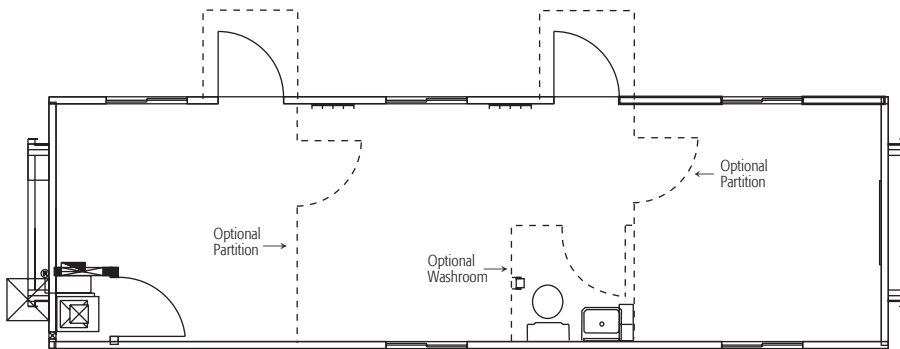

# Site Office Layouts

## Prairies Region

10' x 24' Skid Office

10' x 32' Skid Office

12' x 40' Skid Office

12' x 60' Skid Office

Sample layouts only.

Prairies site office units are skid mounted and can be customized with optional office partitions, washrooms and finishings.