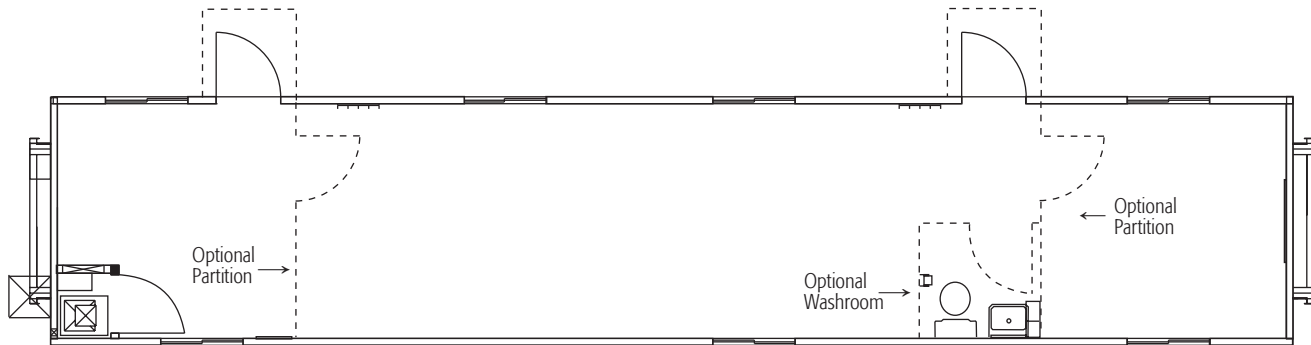

## Prairies Region

10' x 24' Skid Office

10' x 32' Skid Office

12' x 40' Skid Office

12' x 60' Skid Office

Sample layouts only.

Prairies site office units are skid mounted and can be customized with optional office partitions, washrooms and finishings.