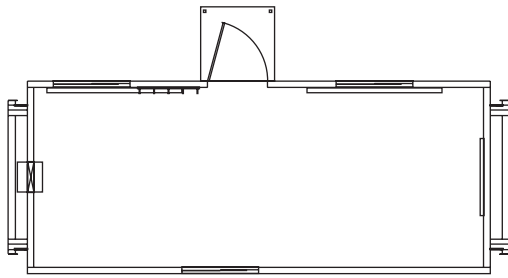

# Site Office Layouts

## Prairies Region

10' x 24' Skid Office

10' x 32' Skid Office

12' x 40' Skid Office

12' x 60' Skid Office

Sample layouts only.

Prairies site office units are skid mounted and can be customized with optional office partitions, washrooms and finishings.