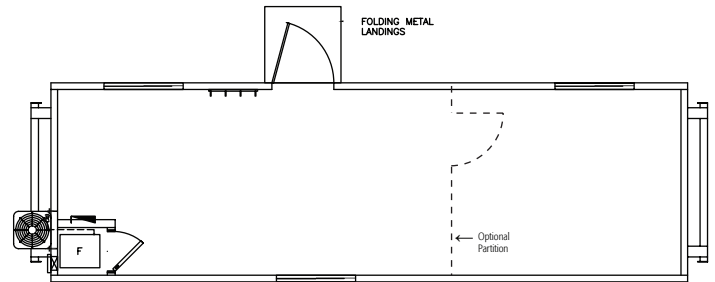

# Site Office Layouts

## Prairies Region

10' x 24' Skid Office

10' x 32' Skid Office

12' x 40' Skid Office

12' x 60' Skid Office

Sample layouts only.

Prairies site office units are skid mounted and can be customized with optional office partitions, washrooms and finishings.