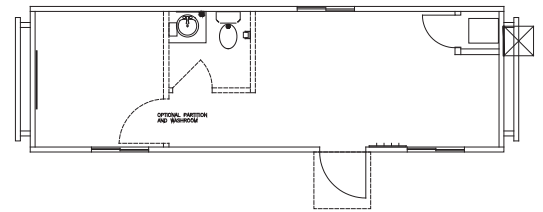

# Site Office Layouts

## Northern BC Region

8' x 20' Wheeled Office

10' x 24' Skid Office

10' x 32' Skid Office

10' x 40' Skid Office

10' x 52' Skid Office

12' x 40' Skid Office

12' x 60' Skid Office