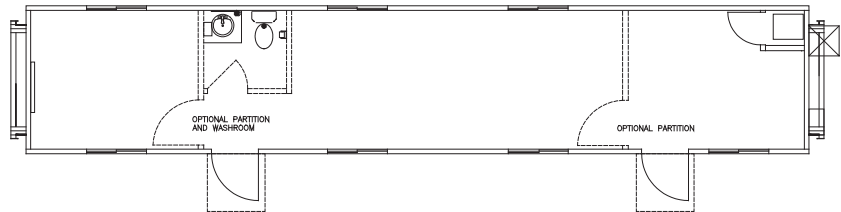

# Site Office Layouts

## Northern BC Region

8' x 20' Wheeled Office

10' x 24' Skid Office

10' x 32' Skid Office

10' x 40' Skid Office

10' x 52' Skid Office

12' x 40' Skid Office

12' x 60' Skid Office