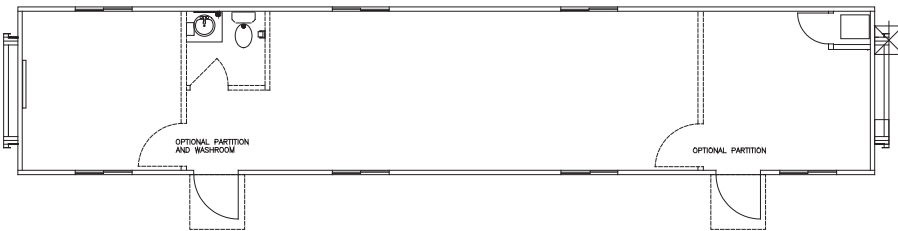

# Site Office Layouts

## Northern BC Region

8' x 20' Wheeled Office

10' x 24' Skid Office

10' x 32' Skid Office

10' x 40' Skid Office

10' x 52' Skid Office

12' x 40' Skid Office

12' x 60' Skid Office

Sample layouts only.

Prince George site office units are skid mounted and can be customized with optional office partitions, washrooms and finishings.

Ask your local branch office about fleet availability.