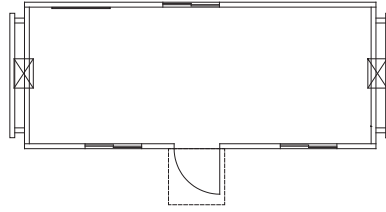

# Site Office Layouts

## Northern BC Region

8' x 20' Wheeled Office

10' x 24' Skid Office

10' x 32' Skid Office

10' x 40' Skid Office

10' x 52' Skid Office

12' x 40' Skid Office

12' x 60' Skid Office