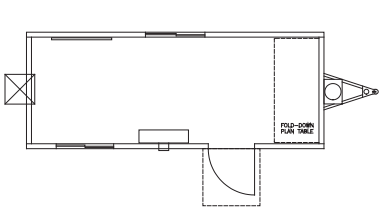

# Site Office Layouts

## Northern BC Region

8' x 20' Wheeled Office

10' x 24' Skid Office

10' x 32' Skid Office

10' x 40' Skid Office

10' x 52' Skid Office

12' x 40' Skid Office

12' x 60' Skid Office