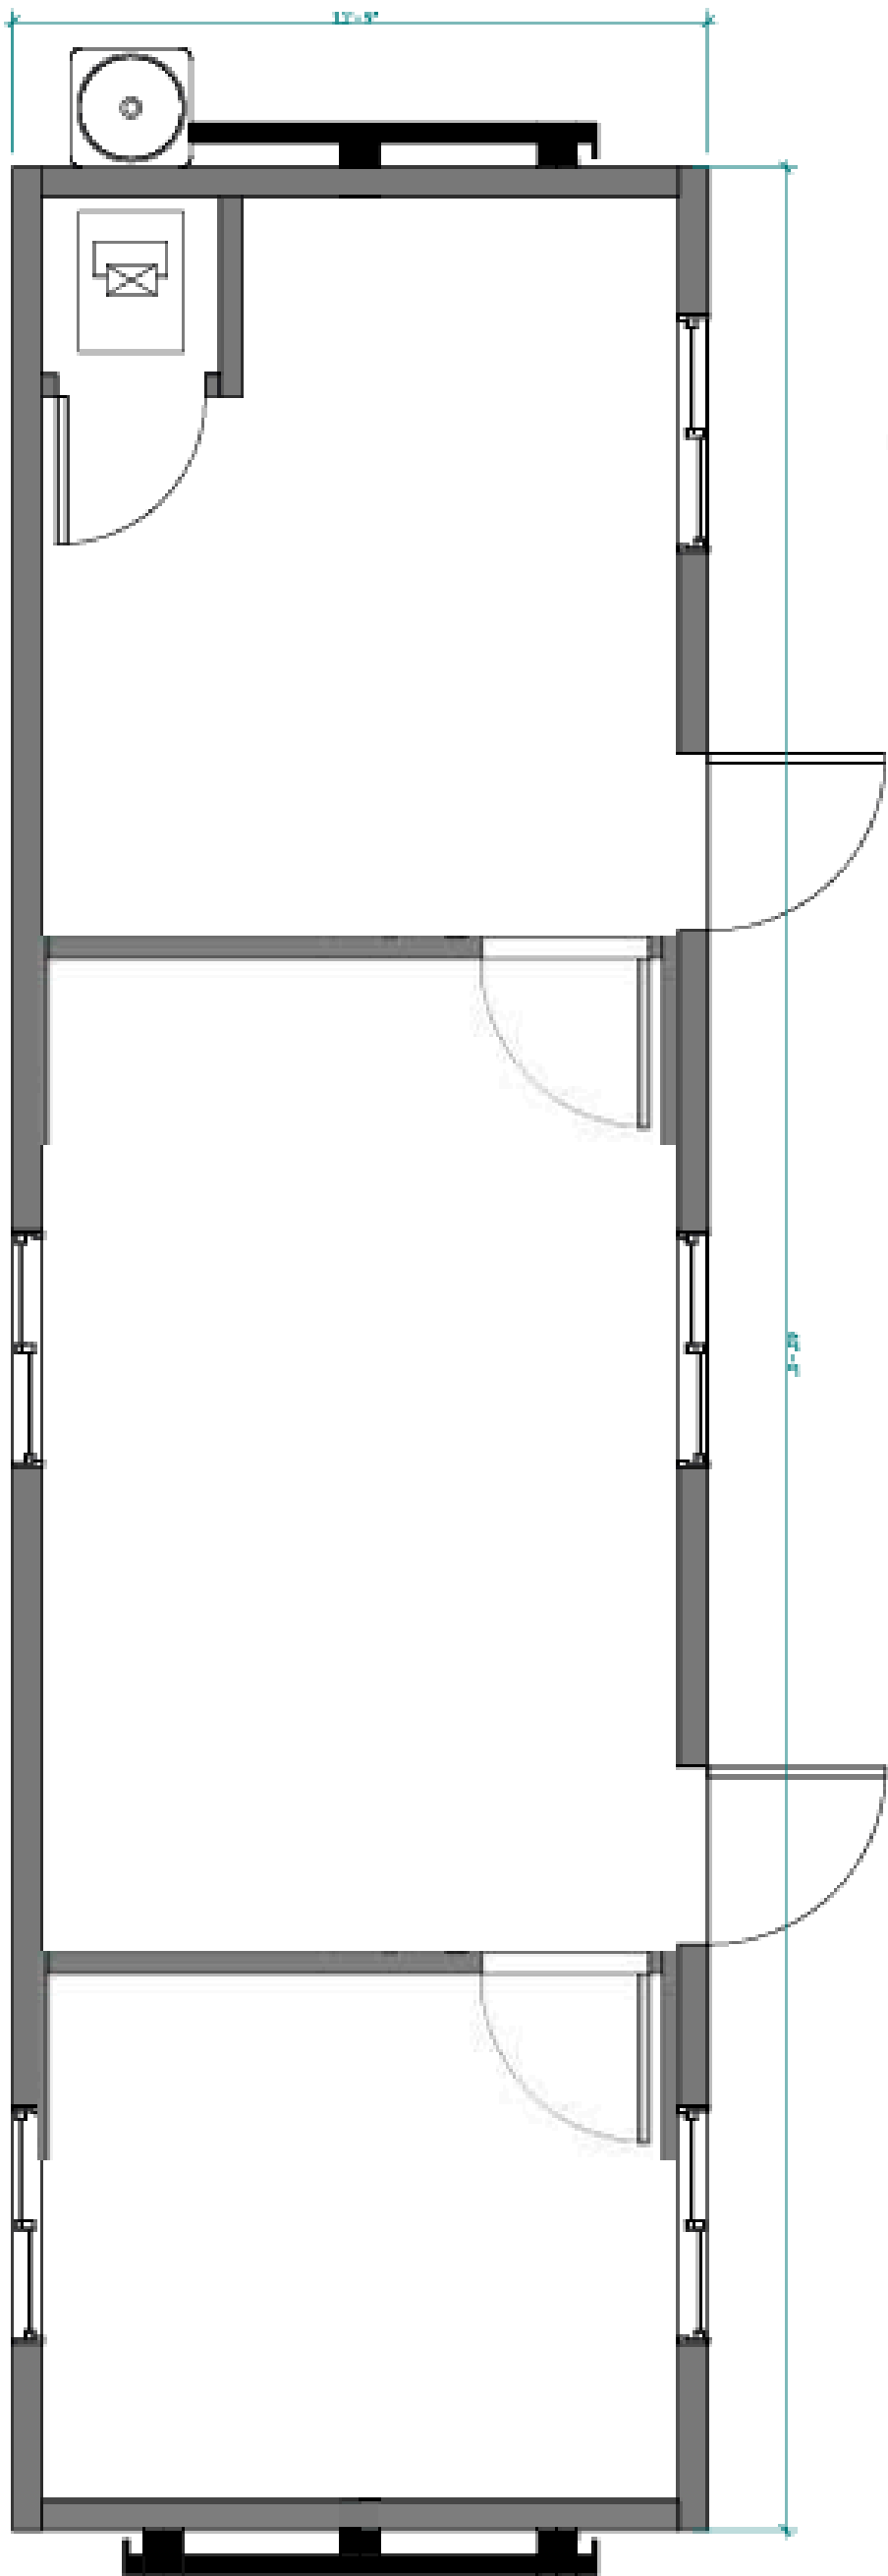

**12X40
OFFICE TRAILER**

**SKIDDED
240154781**

ATCOTM

2015 / 12X40 / SKIDDED OFFICE

Product Details

Built: 2015
Propane Furnace with A/C
Electrical: 60 amp
Floorplan: 2 partitioned offices
Snowload: 125psf
Location: Prince George

ATCO Structures & Logistics Ltd
structures.atco.com
P: 250-561-2255

2015 / 12X40 / SKIDDED OFFICE

ATCO Structures & Logistics Ltd
structures.atco.com
P: 250-561-2255

ATCOTM
