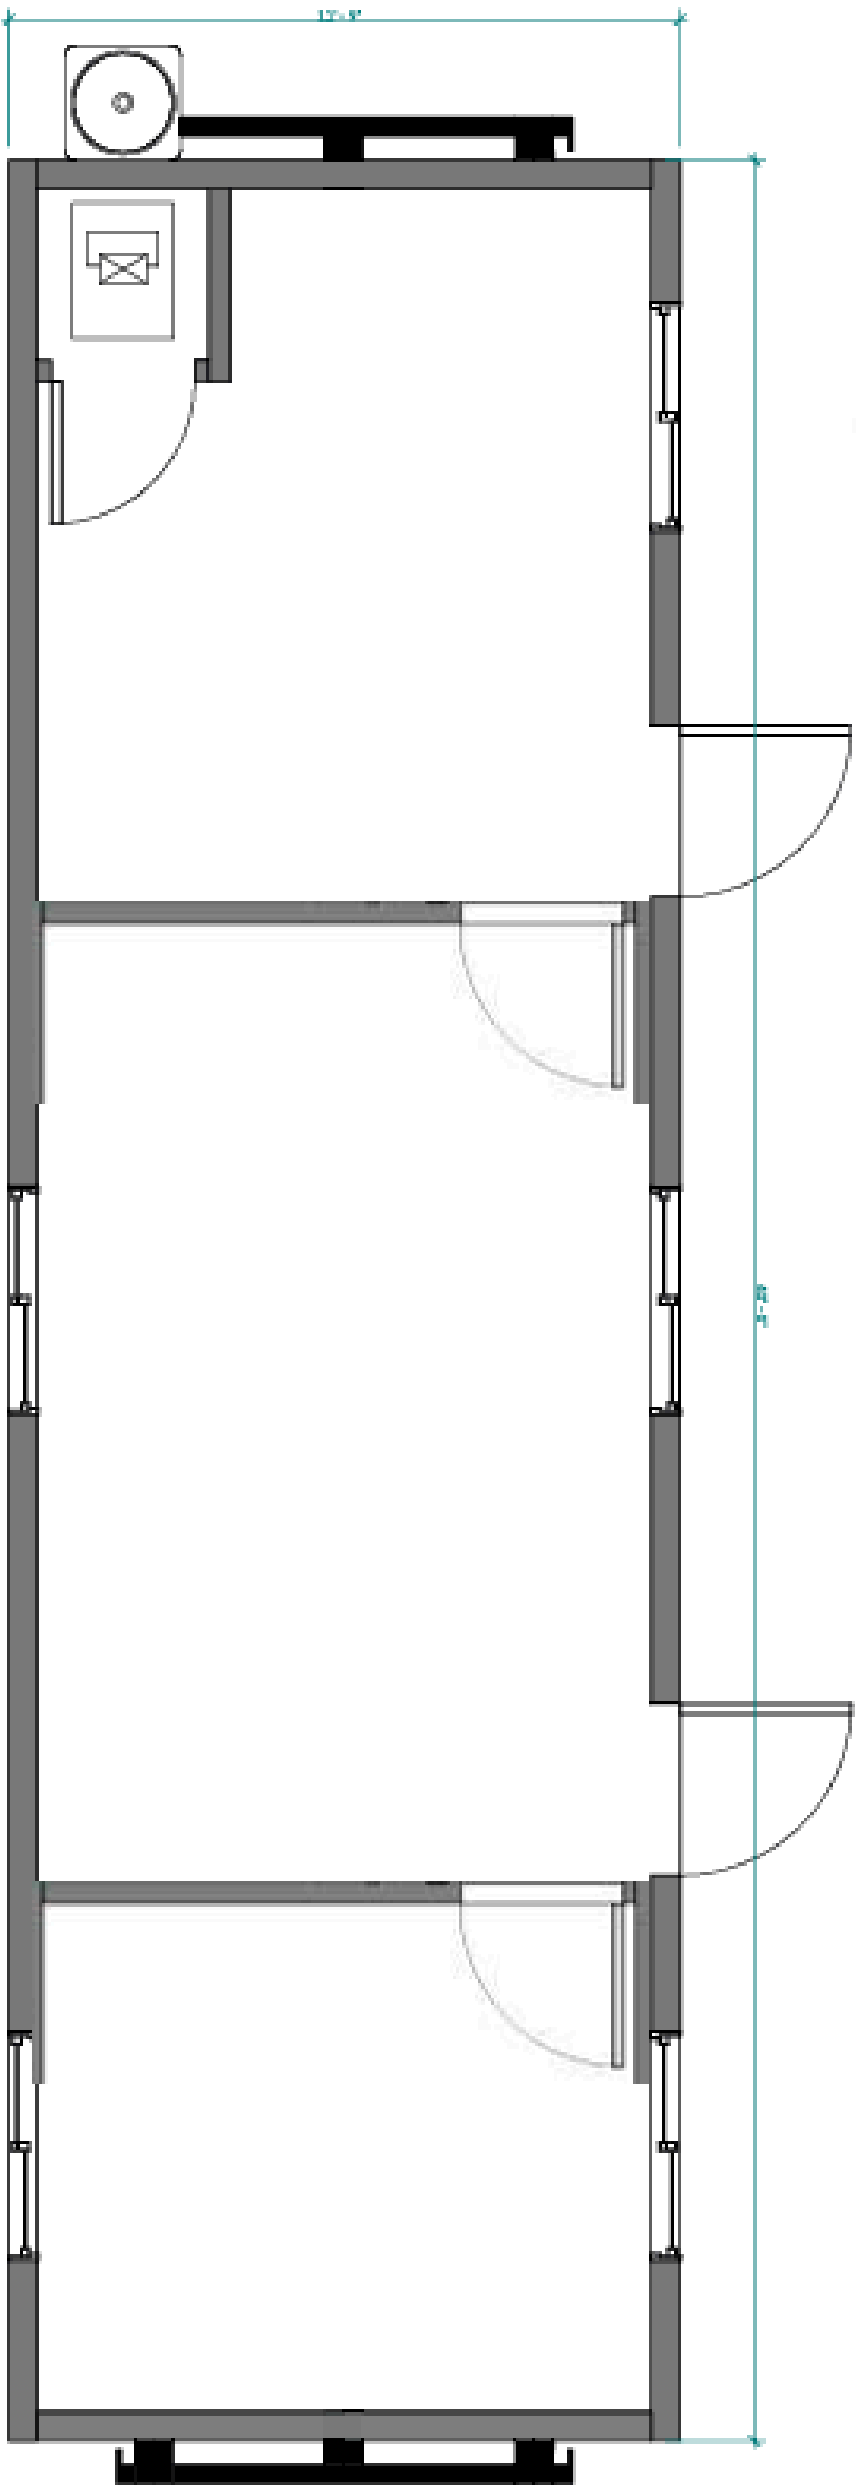

**12X40
OFFICE TRAILER
SKIDDED
240144324**

ATCOTM

2014/12X40/ SKIDDED OFFICE

Product Details

Built: 2014

Propane Furnace and central A/C

Electrical: 60amp

Floorplan: 2 partitioned offices

Snowload: 125 PSF

Location: Prince George

ATCO Structures & Logistics Ltd

structures.atco.com

P: 250-561-2255

2014 / 12X40 / SKIDDED OFFICE

ATCO Structures & Logistics Ltd
structures.atco.com
P: 250-561-2255