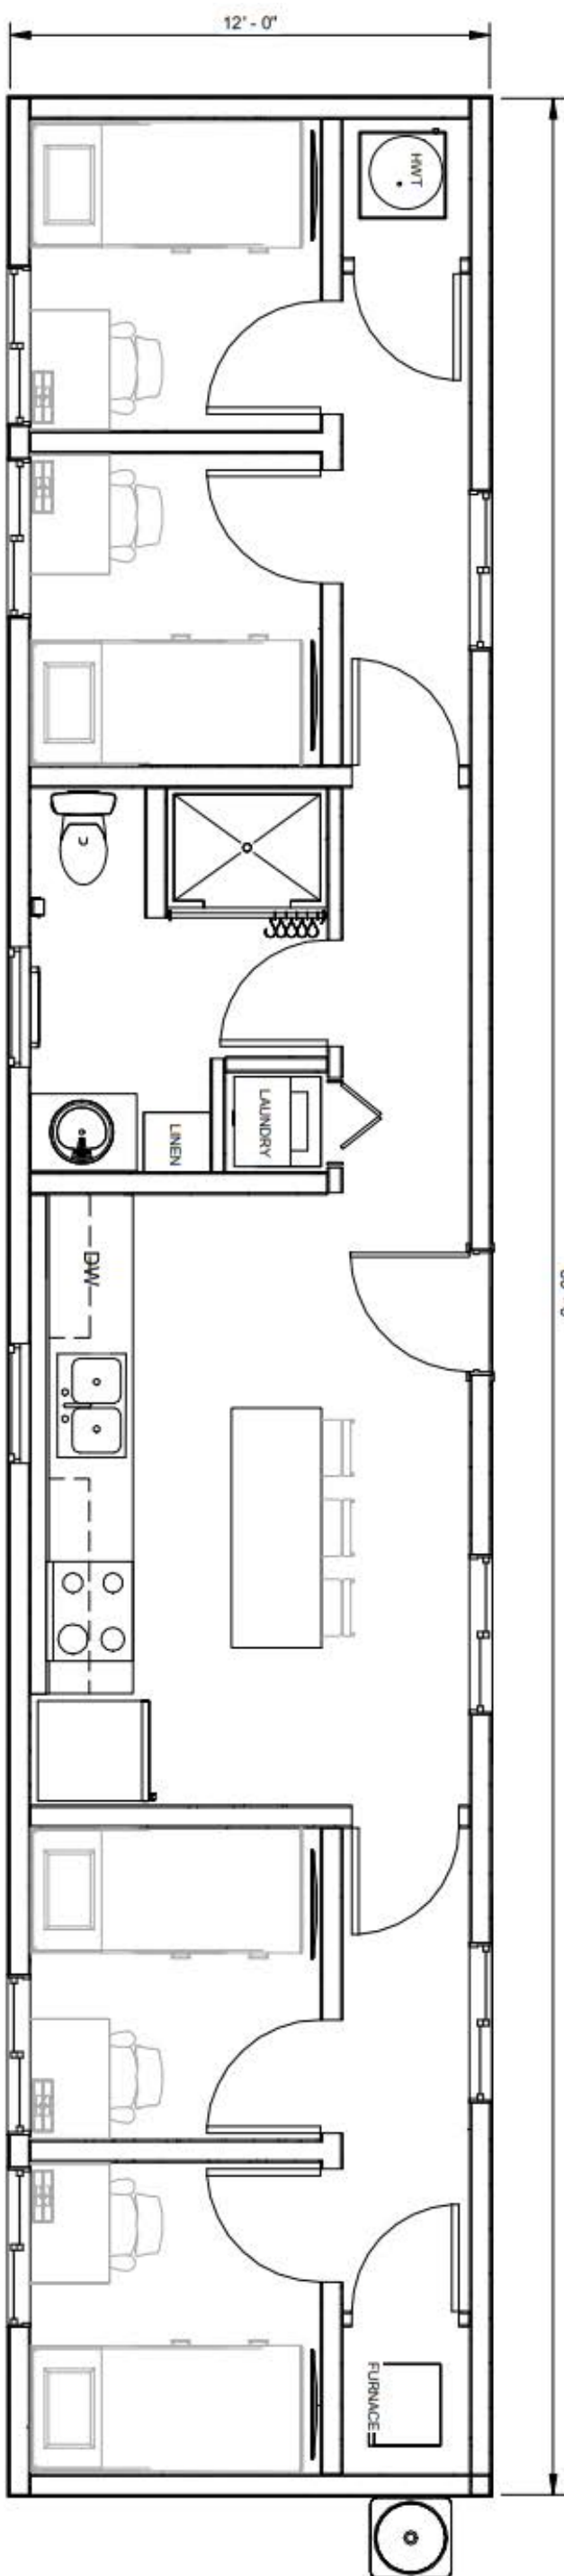

**12'X65'
4-PERSON SLEEPER**

**SKIDDED
365223099**

ATCO™

2022 12X65 SKIDDED SLEEPER

Product Details

Built: 2022
4 Bedrooms, 1 Bathroom,
Kitchen, and Laundry
Electric Furnace with AC
200 Amp Breaker Panel
Location: Prince George

ATCO Structures & Logistics Ltd
structures.atco.com
P: 250-561-2255

2022 12X65 SKIDDED SLEEPER

ATCO Structures & Logistics Ltd
structures.atco.com
P: 250-561-2255