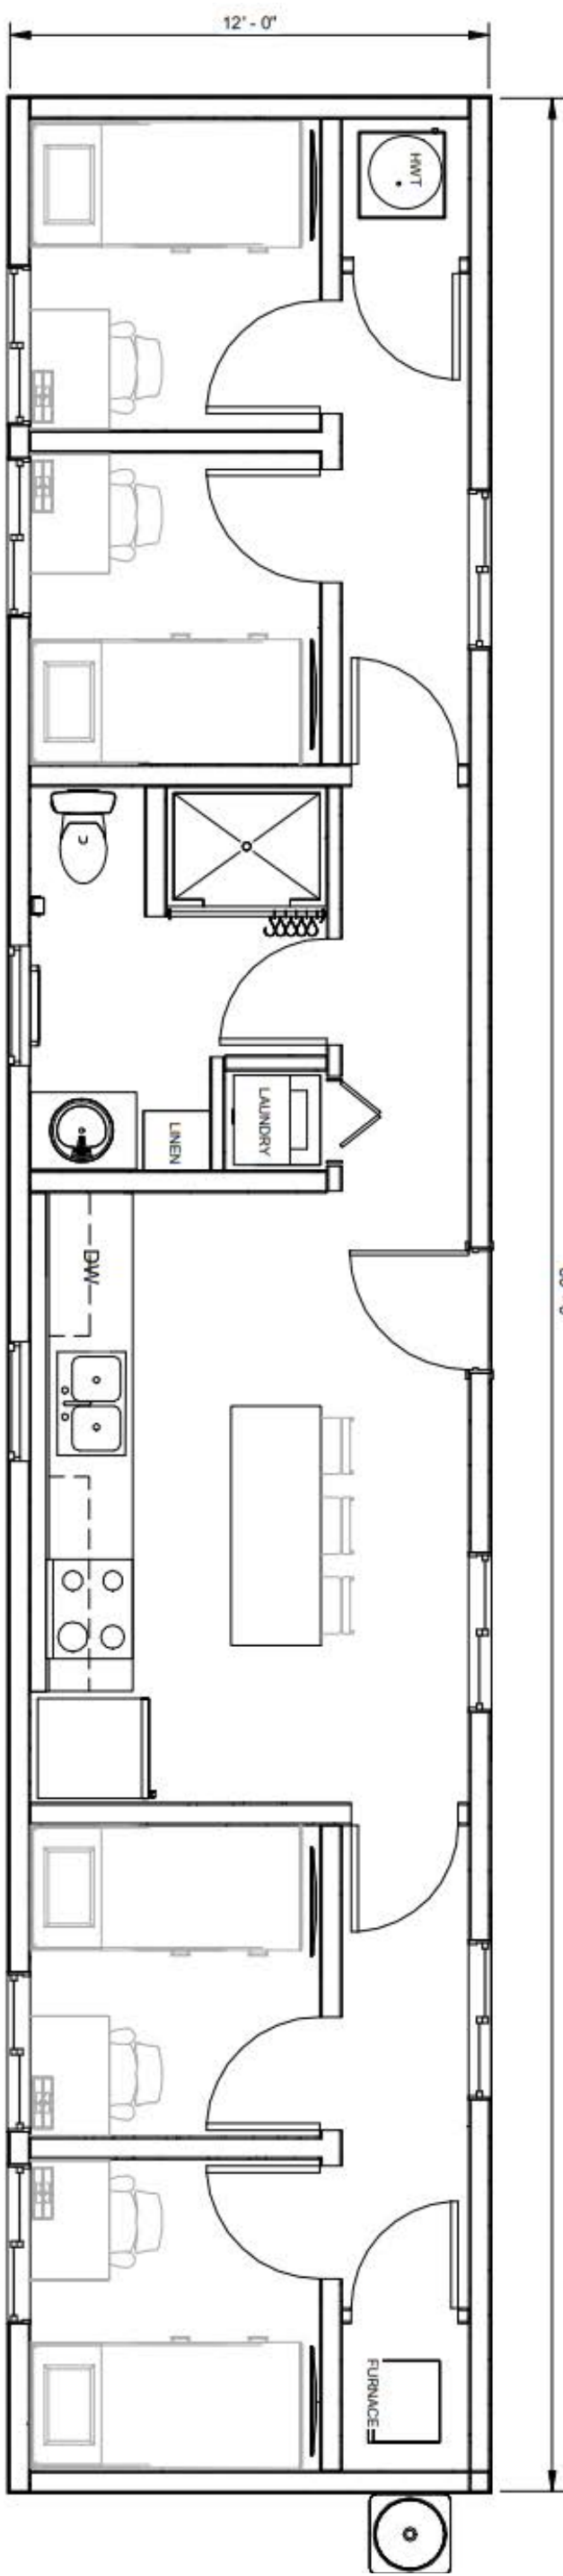

**12'X65'  
4-PERSON SLEEPER**

**SKIDDED  
365223096**

**ATCO**™

# 2022 12X65 SKIDDED SLEEPER

## Product Details

Built: 2022  
4 Bedrooms, 1 Bathroom,  
Kitchen, and Laundry  
Electric Furnace with AC  
200 Amp Breaker Panel  
Location: Prince George

ATCO Structures & Logistics Ltd  
[structures.atco.com](http://structures.atco.com)  
P: 250-561-2255

# 2022 12X65 SKIDDED SLEEPER

ATCO Structures & Logistics Ltd  
structures.atco.com  
P: 250-561-2255