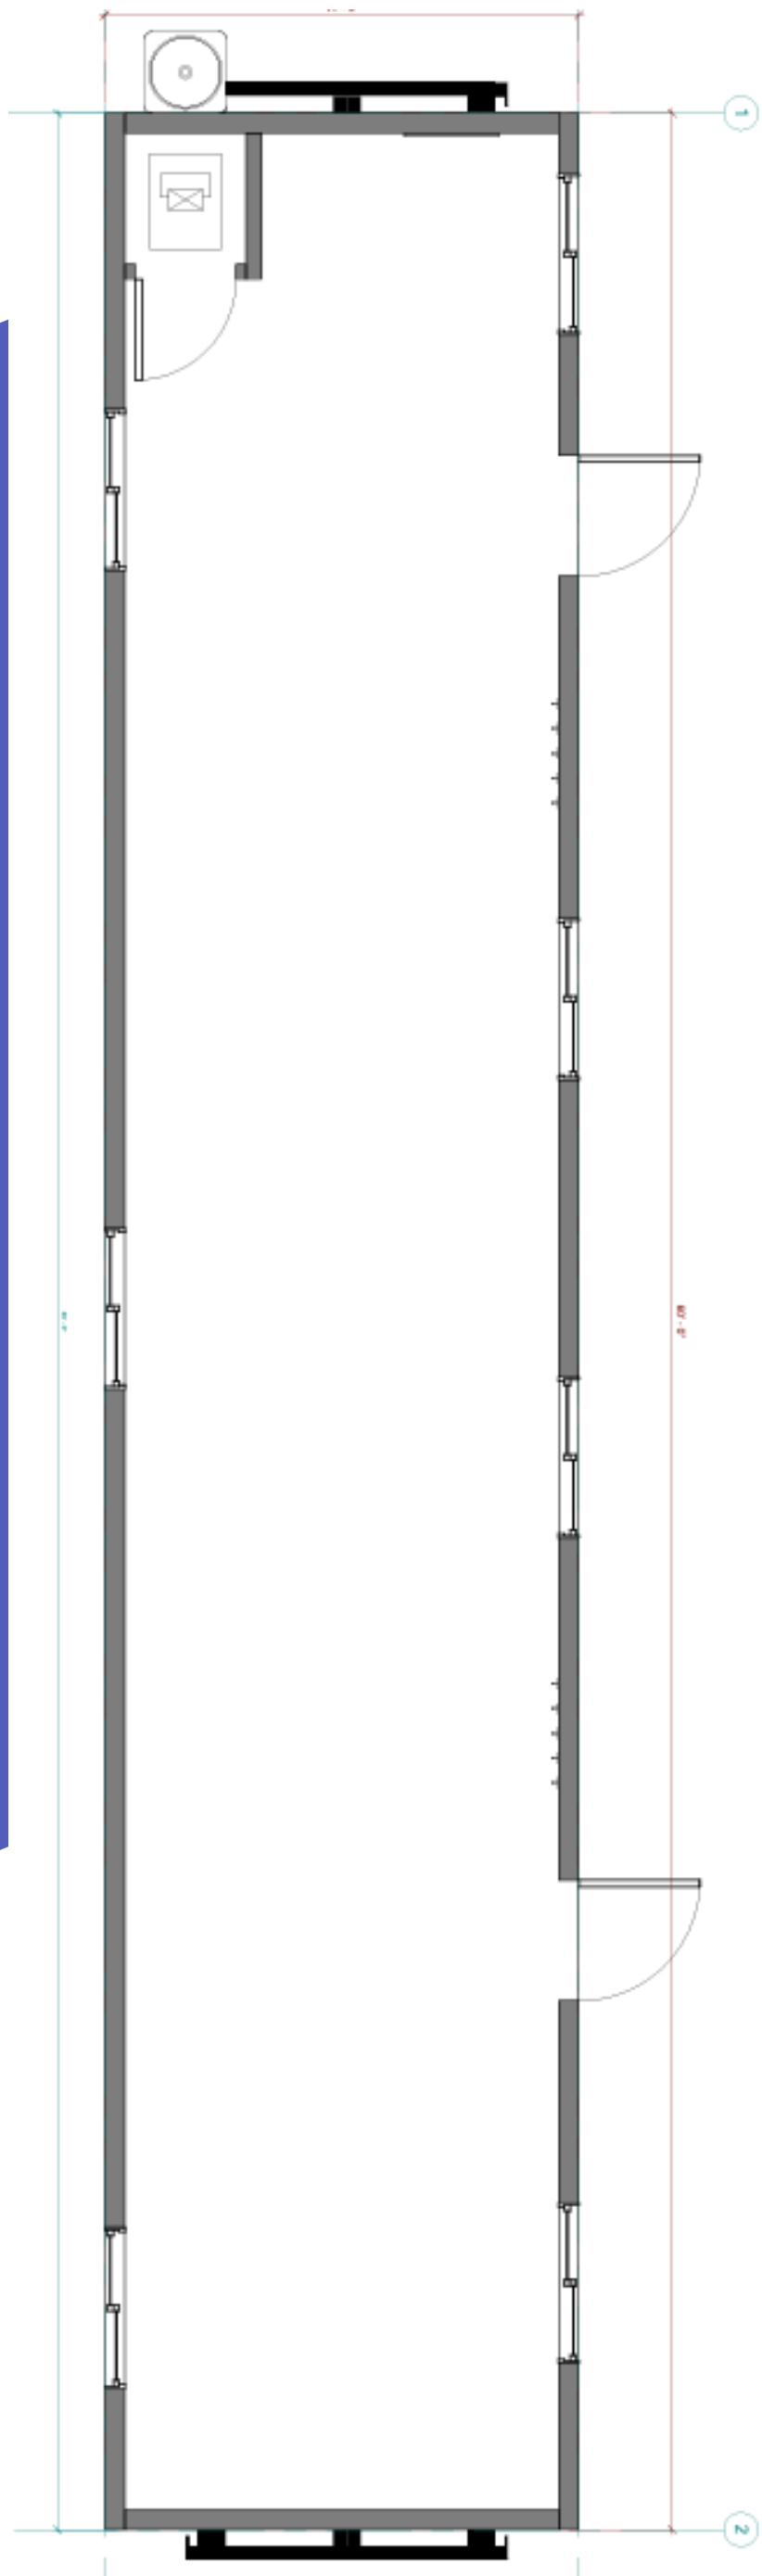

12'X60'
OFFICE TRAILER

SKIDDED
260118425

ATCOTM

2011 12X60 SKIDDED OFFICE

Product Details

Built: 2011

Propane Furnace
with A/C

120/240V Electrical
52 PSF

Location:

Prince George

ATCO Structures & Logistics Ltd
structures.atco.com
P: 250-561-2255

2011 12X60 SKIDDED OFFICE

ATCOTM