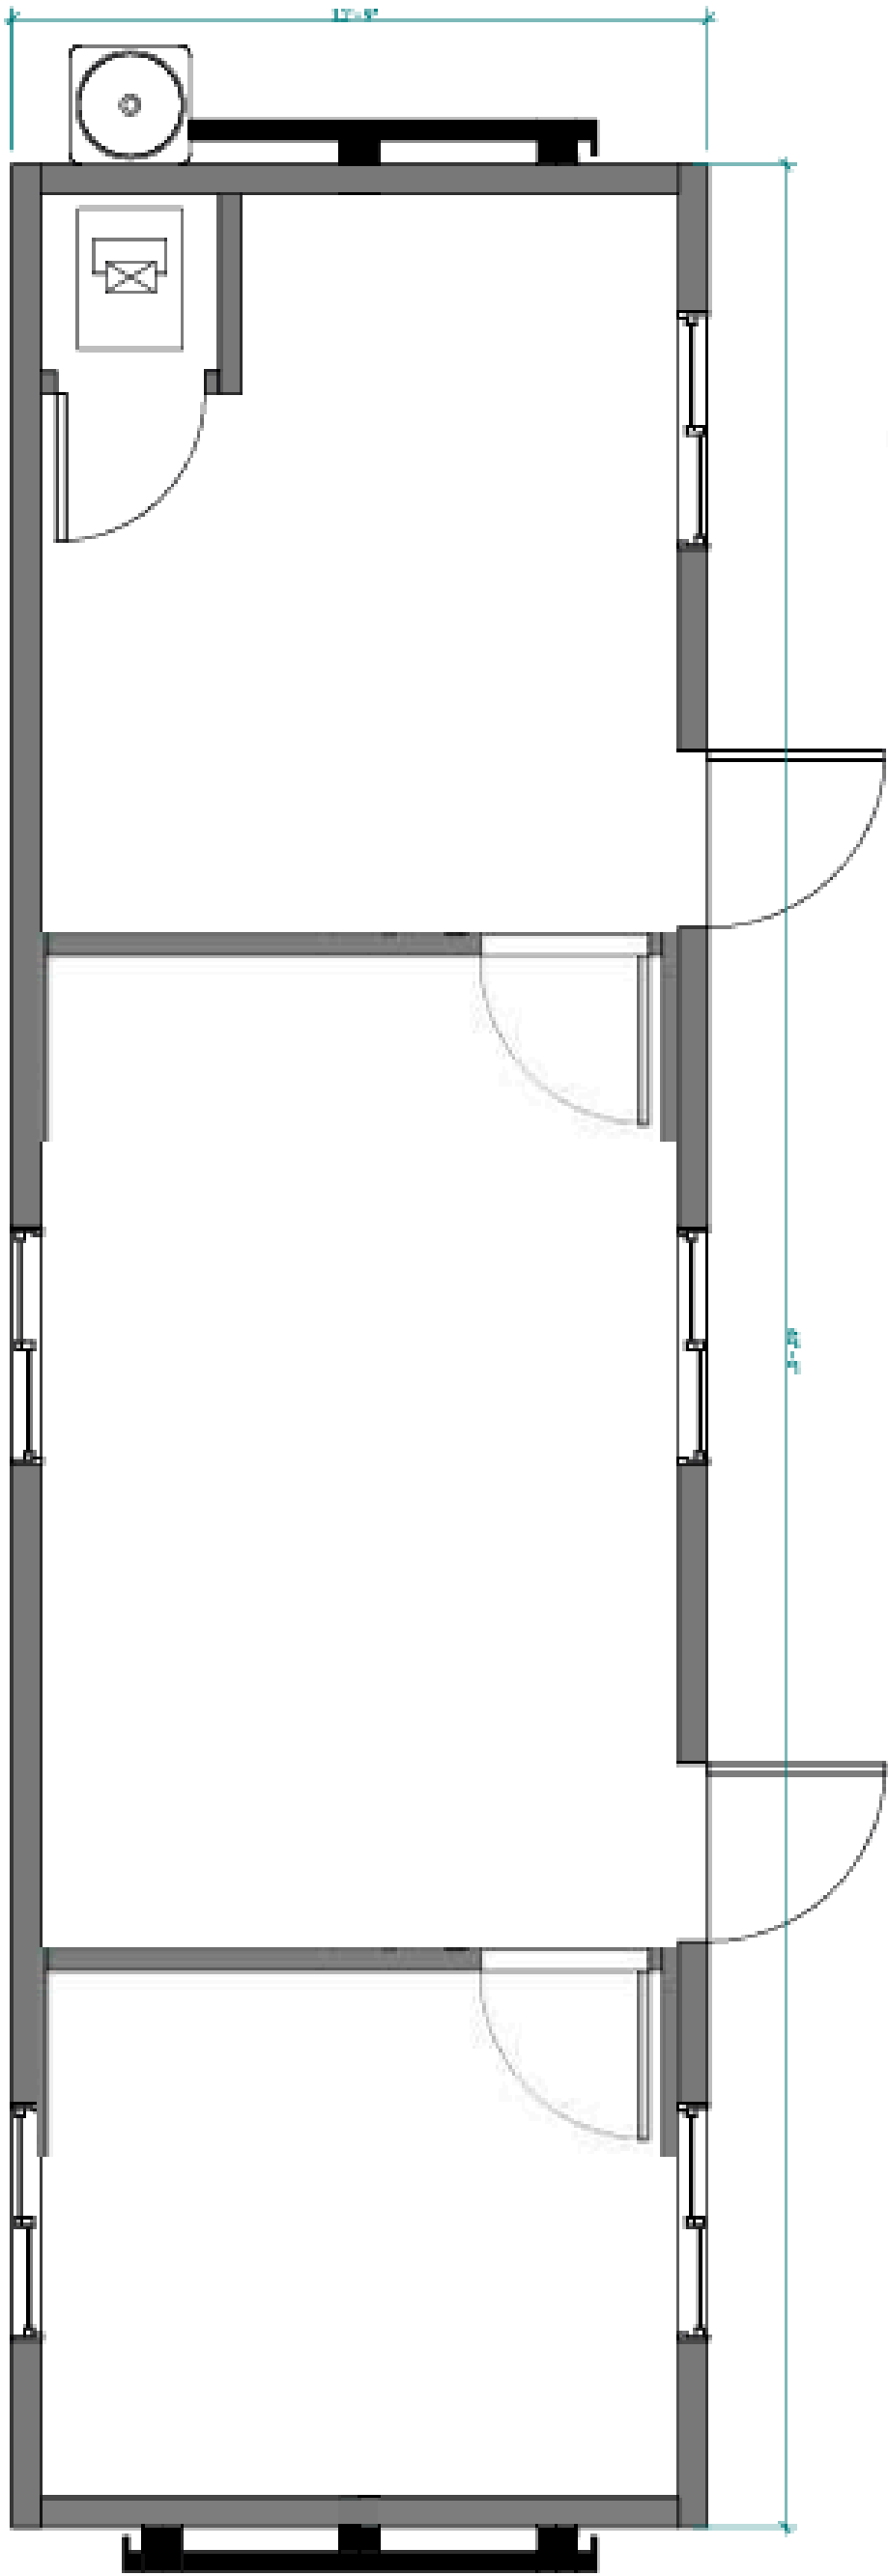

12'X40'
OFFICE TRAILER

SKIDDED
240132270

ATCOTM

2013 12X40 SKIDDED OFFICE

Product Details

Built: 2013
Propane Furnace with A/C
Electrical: 120/240V
Floorplan: 2 Partitioned Offices
Snowload: 125 psf
Location: Prince George

ATCO Structures & Logistics Ltd
structures.atco.com
P: 250-561-2255

2013 12X40 SKIDDED OFFICE

ATCO Structures & Logistics Ltd
structures.atco.com
P: 250-561-2255

ATCOTM